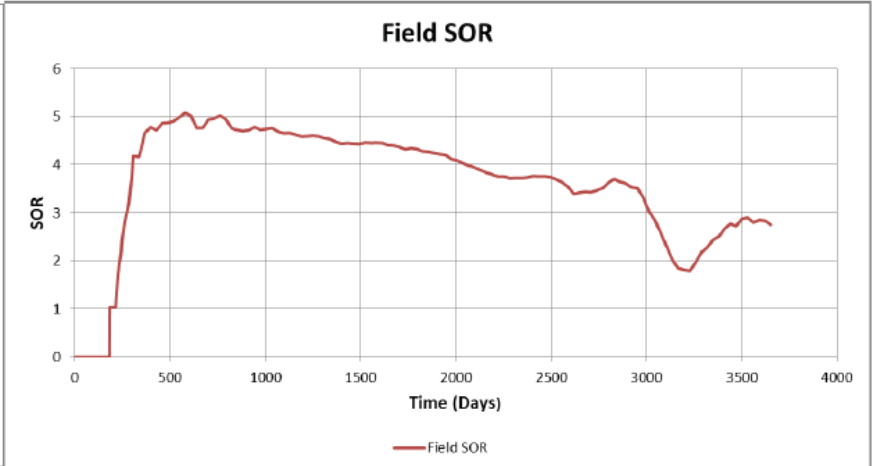

Plots

Temperature (C) 2021-11-01 J layer: 1

File: SAGD-75m.irf
User: Reservoir S
Date: 01/01/2012
Scale: 1:1235
Z/X: 3.00:1
Axis Units: m