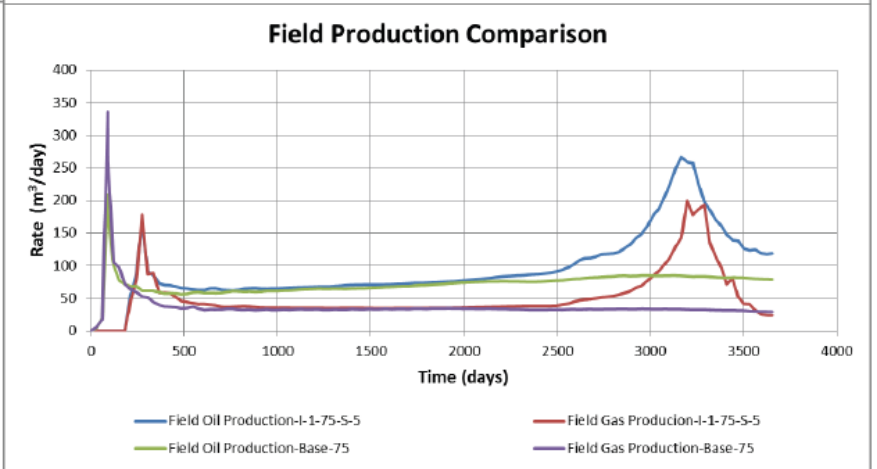

Plots

Temperature (C) 2021-11-01 J layer: 1

File: SAGD-75m.irf
User: Reservoir S
Date: 01/01/2012
Scale: 1:1235
Z/X: 3.00:1
Axis Units: m