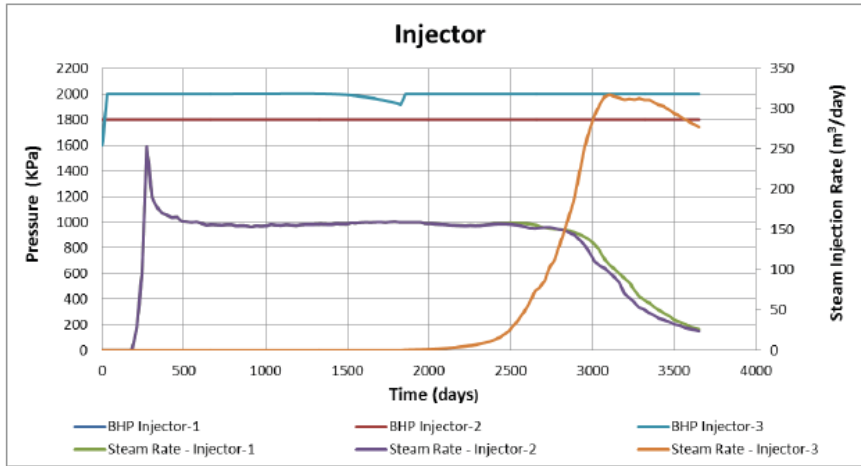

Plots

Temperature (C) 2021-11-01 J layer: 1

File: SAGD-75m.irf
User: Reservoir S
Date: 01/01/2012
Scale: 1:1235
Z/X: 3.00:1
Axis Units: m