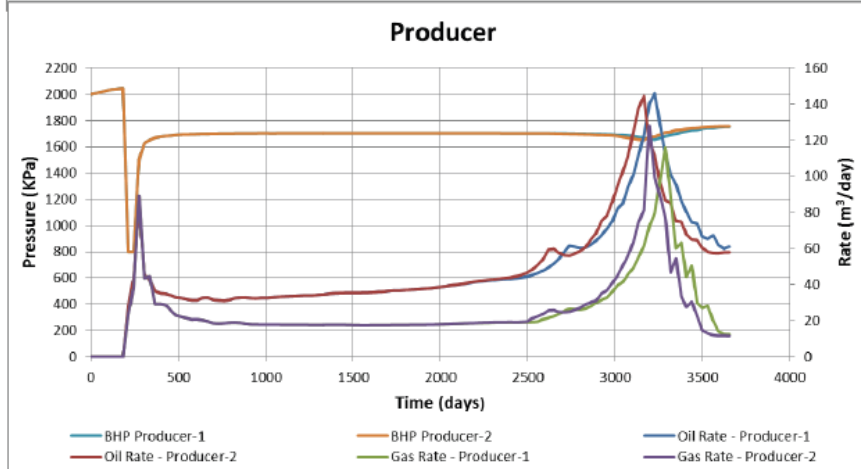

Plots

Temperature (C) 2021-11-01 J layer: 1

File: SAGD-75m.irf
User: Reservoir S
Date: 01/01/2012
Scale: 1:1235
Z/X: 3.00:1
Axis Units: m